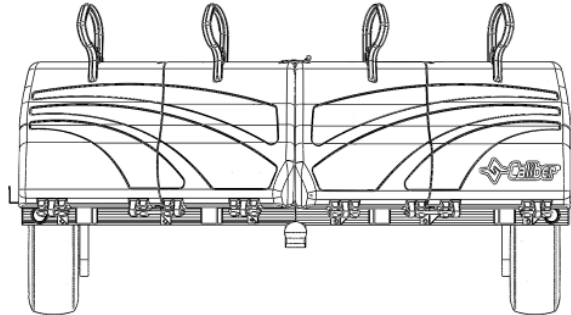

## Product Update – V-Front Ramp Shield p/n 13404

### New Bracket Adapter kit for front lips on Trailers p/n CA0209

Caliber announces an additional bracket adapter kit for Sled Bed and Aluma Trailers. Trailers that have a 2" front lip now can add this adapter kit for utilization of the V-Front Ramp Shield. Kit will be sent directly to customers this season; 2010-11 season will be included on our price list.