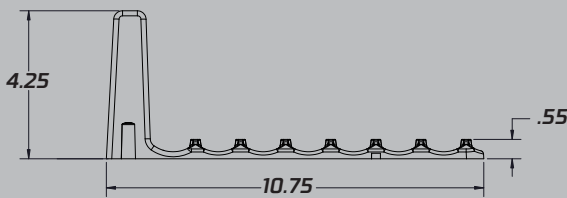

NEW PRODUCT RELEASE

LOADING MADE SAFER!

**NEW  
PRODUCT!  
2018**

*GREAT FOR TRAILER DOORS!*

**PRODUCT DIMENSIONS: Includes 12 - 10.75" pieces and stainless steel hardware**

### MAXIMUM PROTECTION FOR LOADING YOUR SNOWMOBILE!

- Innovative containment system providing additional safety for loading & unloading
- New design combines our Flex Glide High & LowPro Grip Glide into one great product
- Increased safety makes loading & unloading easier for all ages
- Protects trailer door cables from being caught by snowmobile skis
- Interlocking design makes installation a breeze
- Stainless steel hardware included