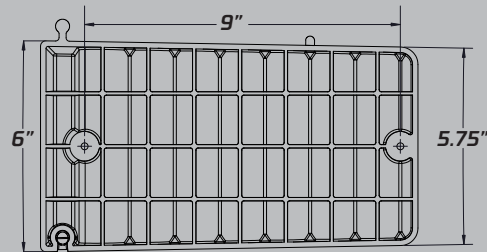

NEW PRODUCT RELEASE

LOADING MADE SAFER!

**NEW  
PRODUCT!  
2018**

*GREAT FOR TRAILER DOORS!*

**PRODUCT DIMENSIONS: Includes 12 - 10.75" pieces and stainless steel hardware**